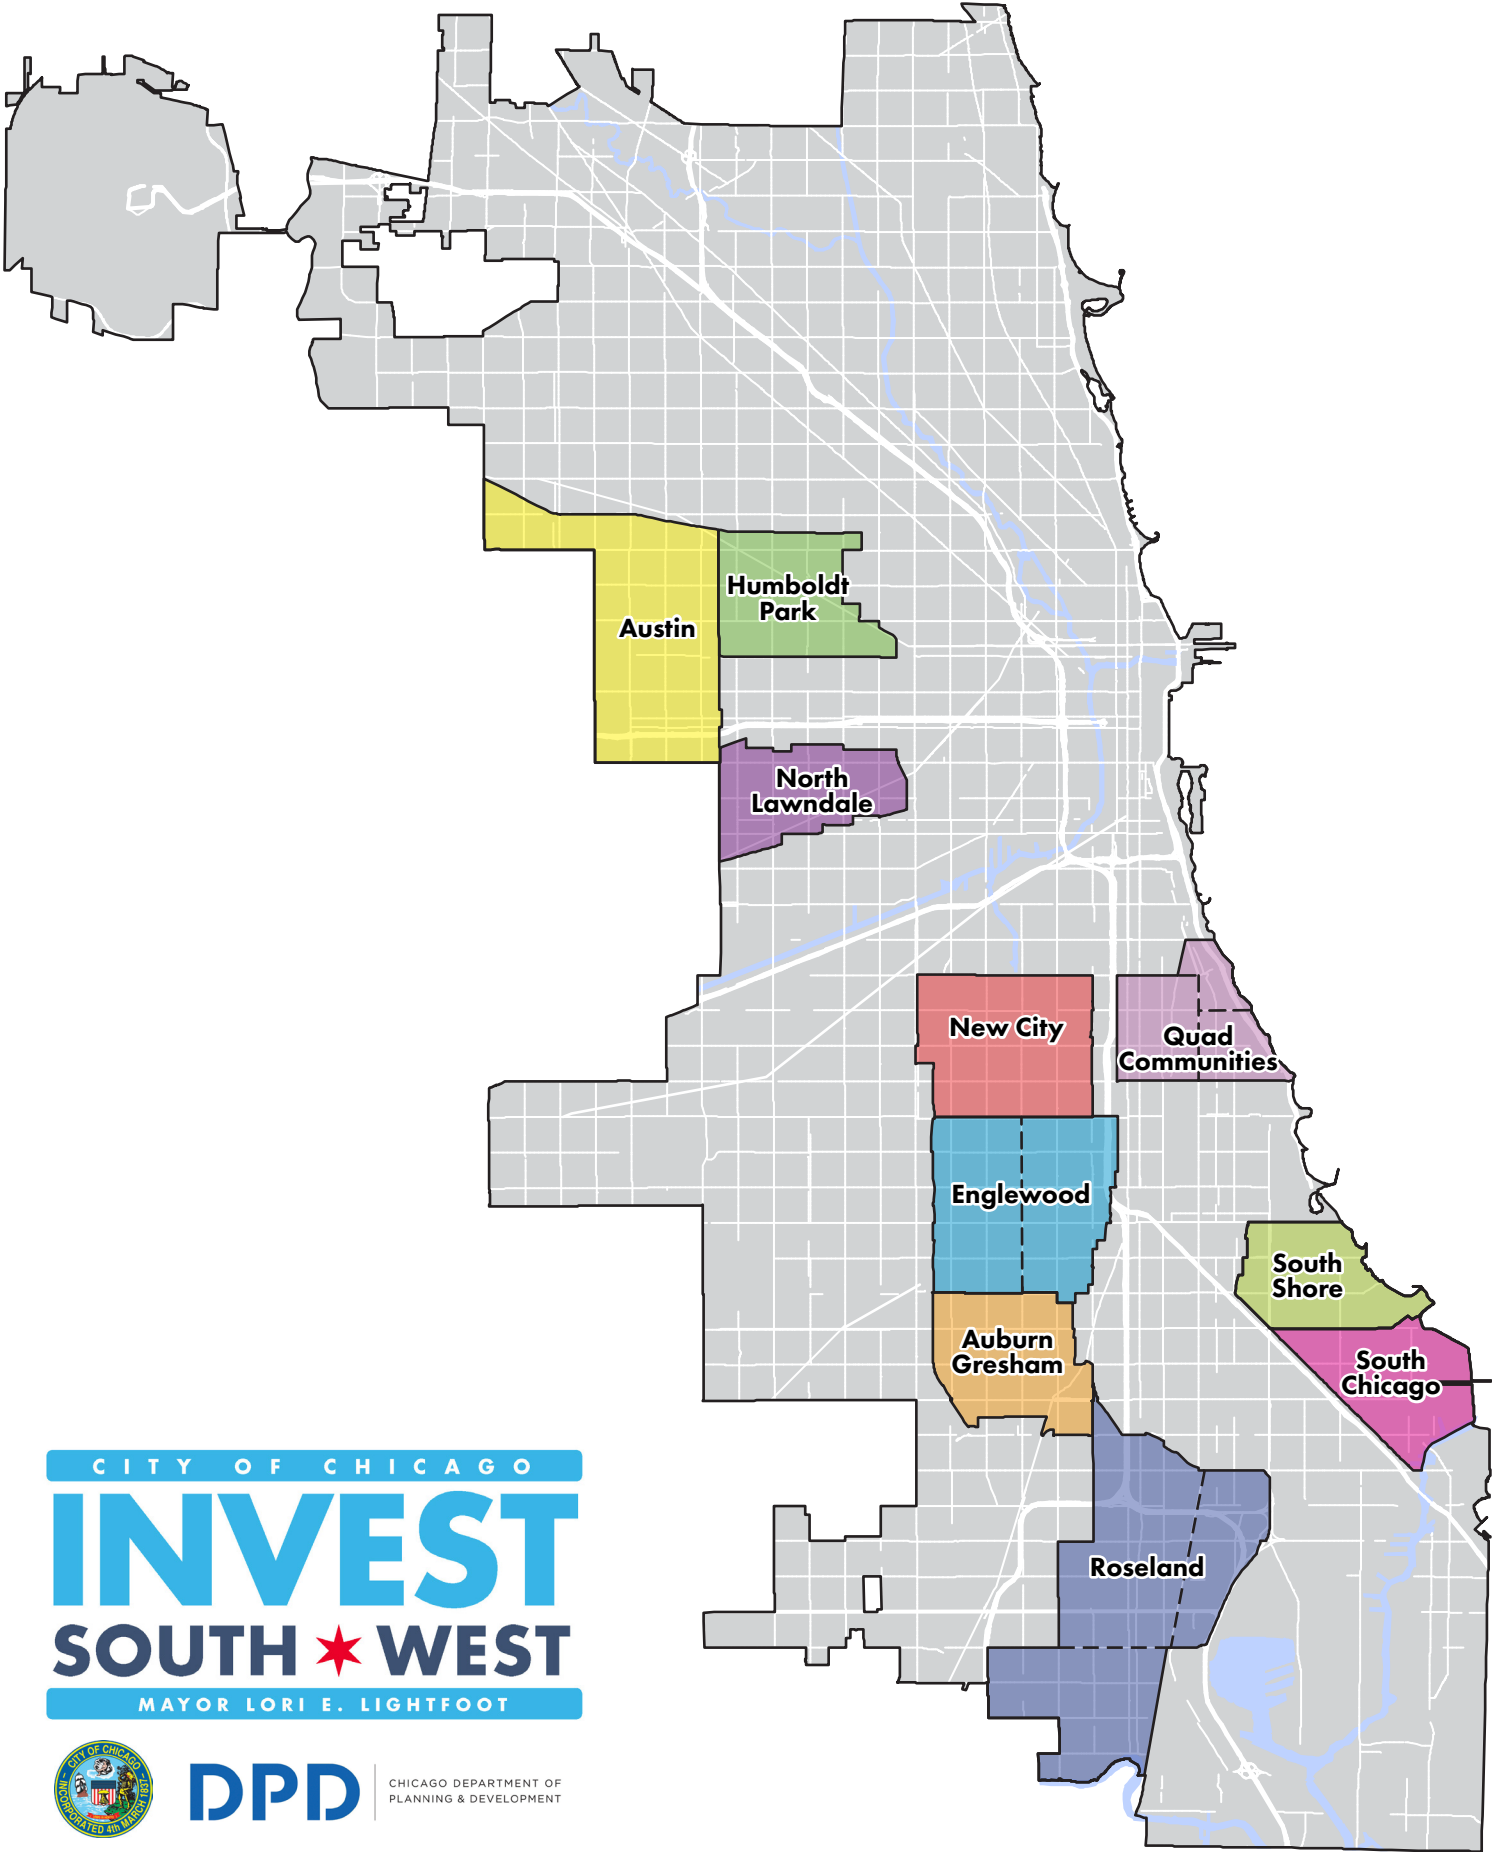

Community Areas

CITY OF CHICAGO
INVEST
SOUTH ★ WEST
MAYOR LORI E. LIGHTFOOT

DPD